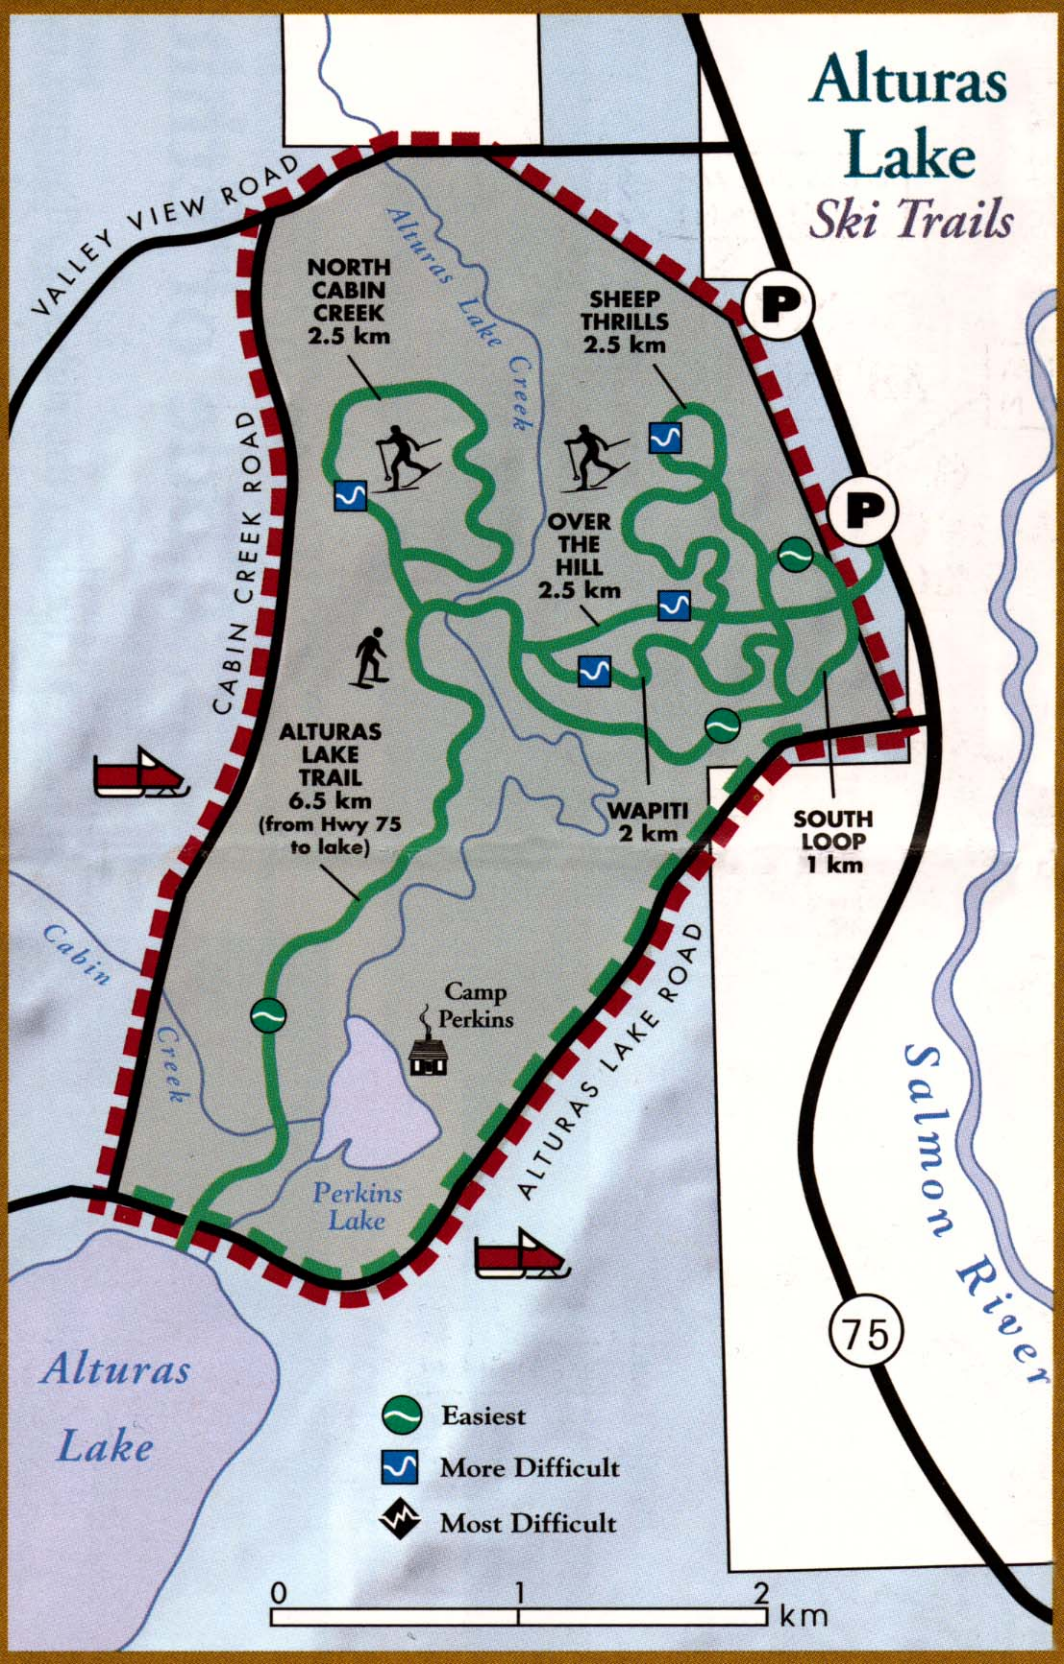

Alturas Lake Ski Trails

NORTH CABIN CREEK
2.5 km

SHEEP THRILLS
2.5 km

OVER THE HILL
2.5 km

ALTURAS LAKE TRAIL
6.5 km
(from Hwy 75 to lake)

WAPITI
2 km

SOUTH LOOP
1 km

Camp Perkins

Alturas Lake

-  Easiest
-  More Difficult
-  Most Difficult

0 1 2 km